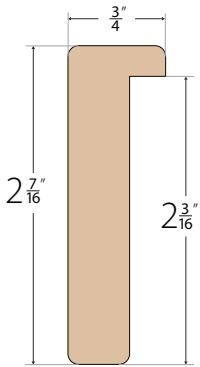

Black Shadowboxes

Capture your memories with this black shadow box and its black velour backing. Perfect way to show off your collectibles or special mementos. Can display vertically or horizontally on the wall or use as a tabletop display.

- Matte Black Finish
- Laminated MDF
- Black Velour Backing
- 1 7/8" Working depth
- Flat Top Profile
- Easy back loading with pre-attached saw tooth hangers
- Pearlized lead-free pins included

PART NUMBER	DESCRIPTION	UPC	CASE PACK	GLASS SIZE	OVERALL DIMENSION	FINISH	COST EACH	LIST PRICE
16FW2456	5x7 Black Shadow Box	038555506432	4	5x7	6x8	Matte Black	\$4.25	\$17.00
16FW2457	8x10 Black Shadow Box	038555506449	4	8x10	9x11	Matte Black	\$6.25	\$25.00
16FW2458	12x16 Black Shadow Box	038555506463	2	12x16	13x17	Matte Black	\$10.00	\$40.00
16FW2459	16x20 Black Shadow Box	038555506470	2	16x20	17x21	Matte Black	\$15.00	\$60.00

PART NUMBER	DESCRIPTION	UPC	CASE PACK	SIZE	CASE PACK DIMENSION	CASE PACK WEIGHT	FINISH	COST EACH	LIST PRICE
16FS2009	5x7 NON-GLARE Styrene Sheet	038555502472	24	5x7	5.6x7.6x1.85	1.7	Non-Glare Clear	\$0.55	\$2.19
16FS2010	8x10 NON-GLARE Styrene Sheet	038555502489	24	8x10	8.5x10.6x1.75	3.8	Non-Glare Clear	\$1.17	\$4.69
16FS2011	9x12 NON-GLARE Styrene Sheet	038555502496	24	9x12	9.6x12.6x2.2	5.1	Non-Glare Clear	\$1.50	\$5.99
16FS2012	11x14 NON-GLARE Styrene Sheet	038555502502	24	11x14	11.5x14.6x2.2	7.78	Non-Glare Clear	\$1.62	\$6.49
16FS2013	12x16 NON-GLARE Styrene Sheet	038555502519	24	12x16	12.6x16.5x2.2	9.71	Non-Glare Clear	\$2.87	\$11.49
16FS2015	16x20 NON-GLARE Styrene	038555502533	24	16x20	16.5x20.6x2.2	16.03	Non-Glare Clear	\$3.00	\$11.99
16FS2016	18x24 NON-GLARE Styrene	038555502540	24	18x24	18.6x24.6x2	20.3	Non-Glare Clear	\$3.50	\$13.99
16FS2017	20x24 NON-GLARE Styrene	038555502557	24		20.6x24.6x2.2	23.88	Non-Glare Clear	\$3.87	\$15.49
16FS2018	24x36 NON-GLARE Styrene	038555502564	24	24x36	24.6x36.5x2.2	37.7	Non-Glare Clear	\$8.75	\$34.99