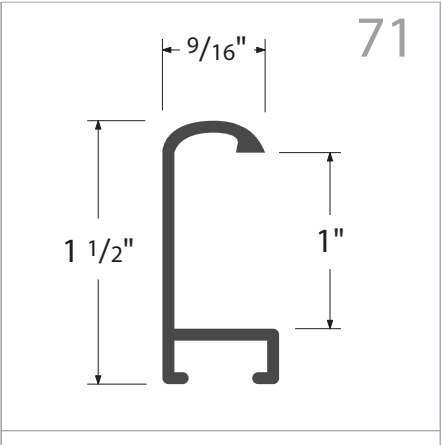

34

13

25

14

26

35

15

**JOINING HARDWARE - USE IN SIDE-LOAD FRAME CHANNELS**