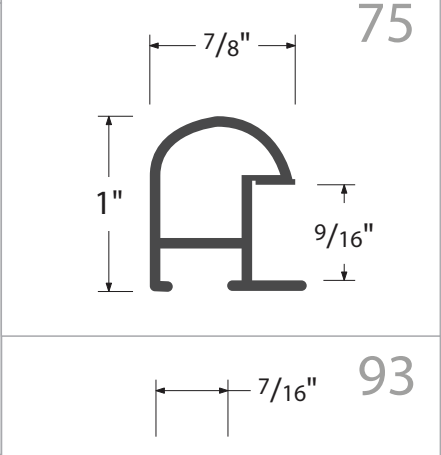

34

13

25

14

26

35

15

**JOINING HARDWARE - USE IN SIDE-LOAD FRAME CHANNELS**