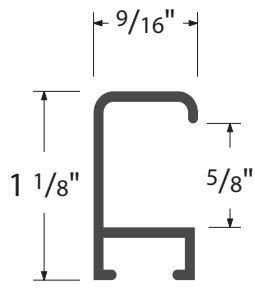

5

21

28

11

22

33

12

24

34

13

25

14

26

35

15