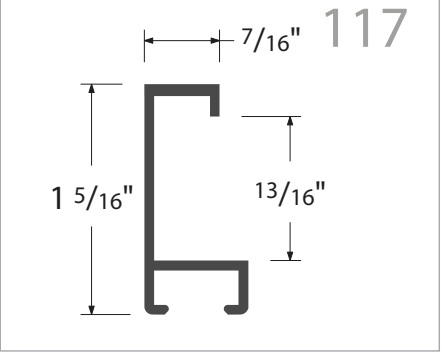

34

13

25

14

26

35

15

**JOINING HARDWARE - USE IN SIDE-LOAD FRAME CHANNELS**