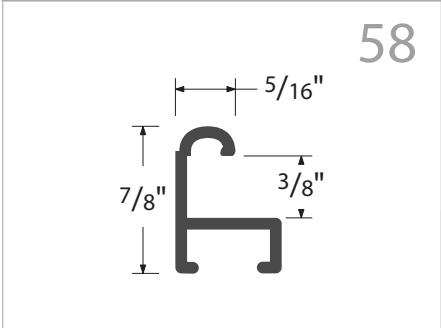

34

13

25

14

26

35

15

**JOINING HARDWARE - USE IN SIDE-LOAD FRAME CHANNELS**