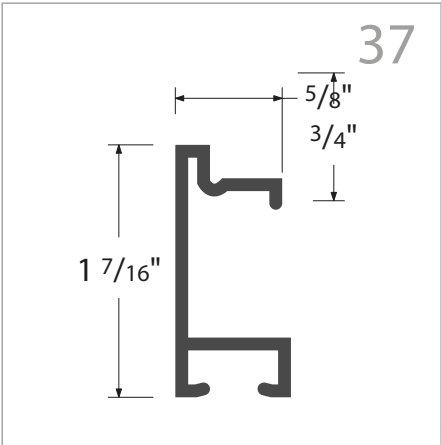

34

13

25

14

26

35

15

**JOINING HARDWARE - USE IN SIDE-LOAD FRAME CHANNELS**