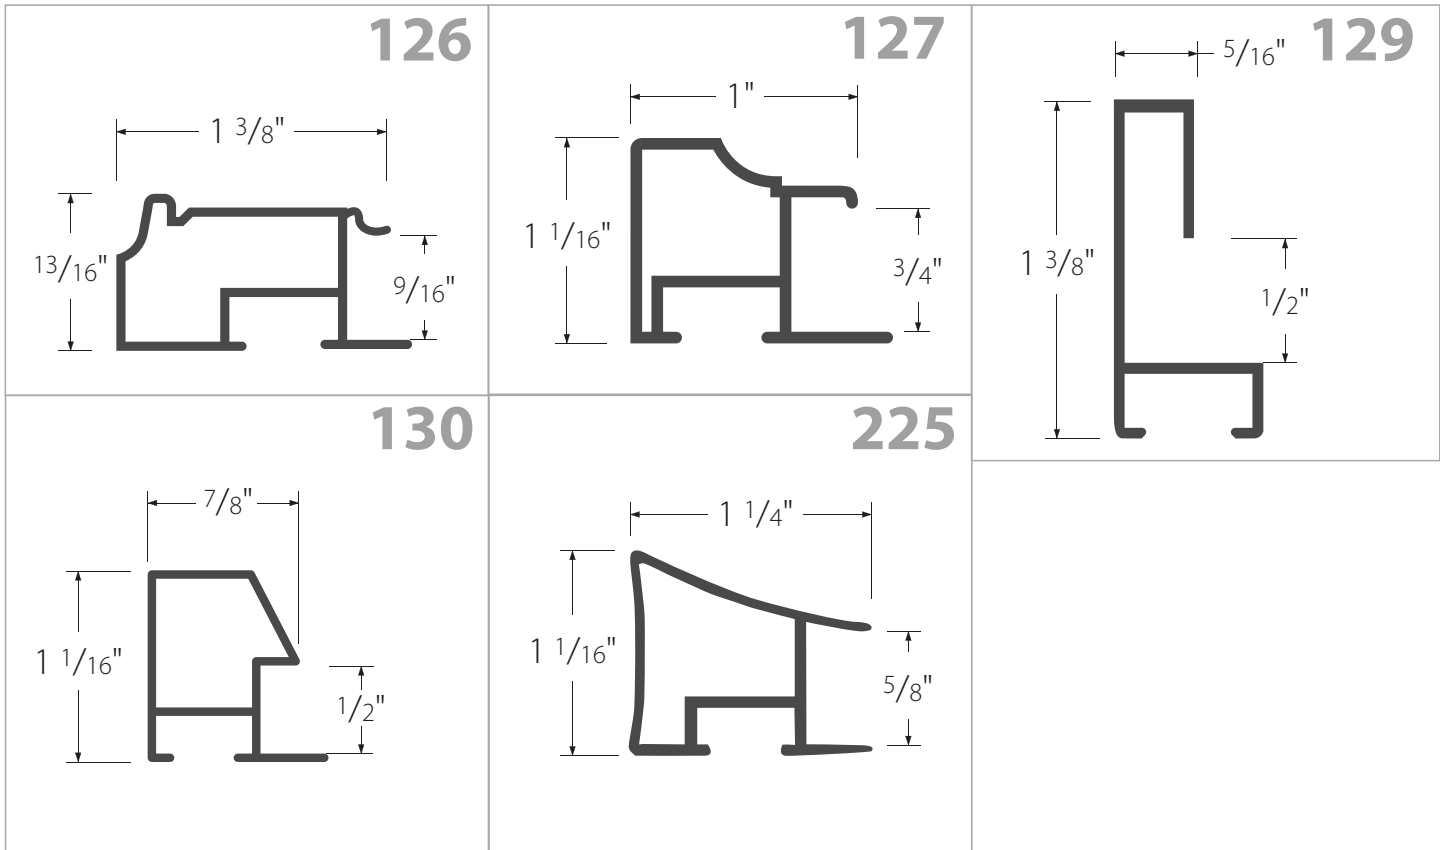

34

13

25

14

26

35

15

**JOINING HARDWARE - USE IN SIDE-LOAD FRAME CHANNELS**