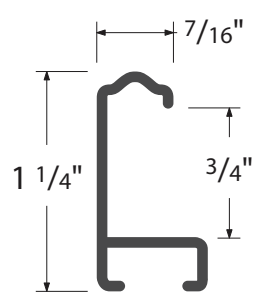

34

13

25

14

26

35

15

**JOINING HARDWARE - USE IN SIDE-LOAD FRAME CHANNELS**