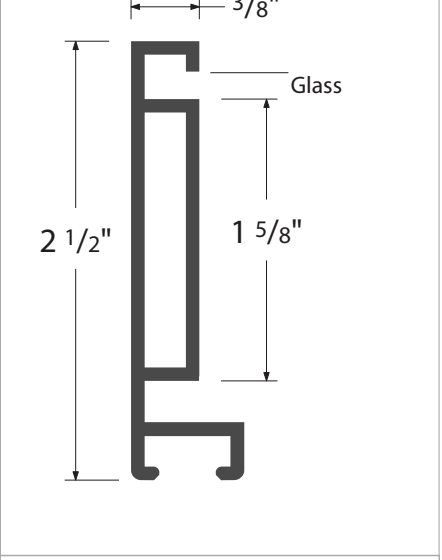

34

13

25

14

26

35

15

**JOINING HARDWARE - USE IN SIDE-LOAD FRAME CHANNELS**