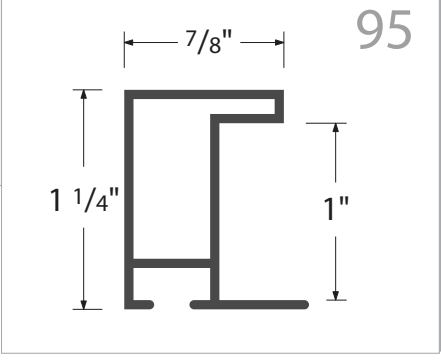

34

13

25

14

26

35

15

**JOINING HARDWARE - USE IN SIDE-LOAD FRAME CHANNELS**