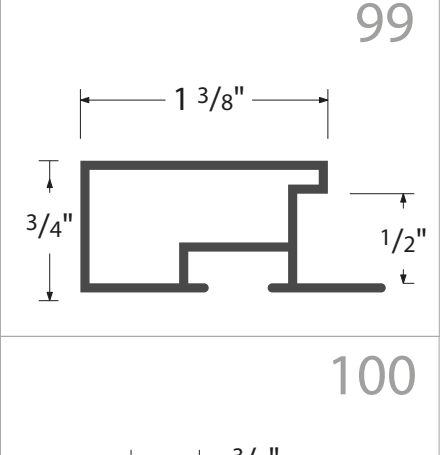

34

13

25

14

26

35

15

**JOINING HARDWARE - USE IN SIDE-LOAD FRAME CHANNELS**