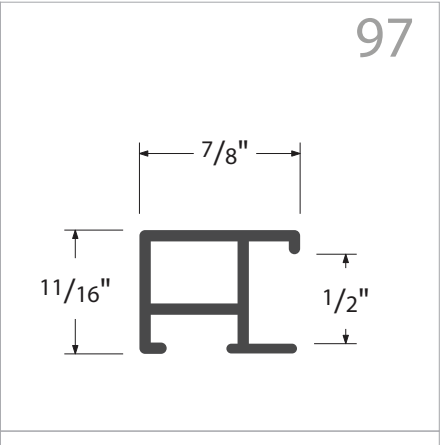

34

13

25

14

26

35

15

**JOINING HARDWARE - USE IN SIDE-LOAD FRAME CHANNELS**