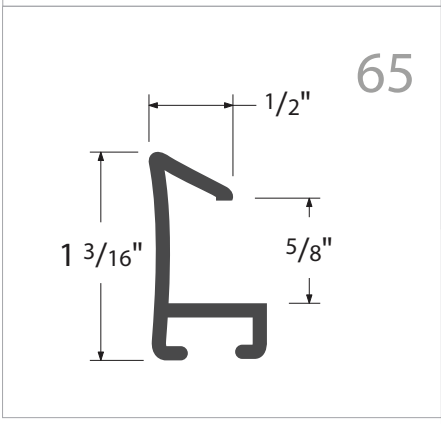

34

13

25

14

26

35

15

**JOINING HARDWARE - USE IN SIDE-LOAD FRAME CHANNELS**