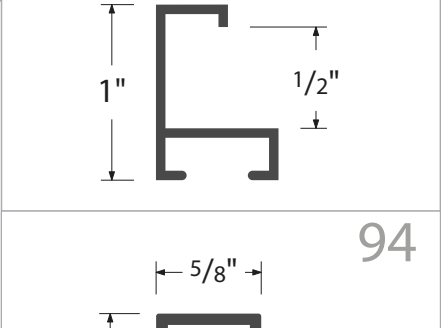

34

13

25

14

26

35

15

**JOINING HARDWARE - USE IN SIDE-LOAD FRAME CHANNELS**