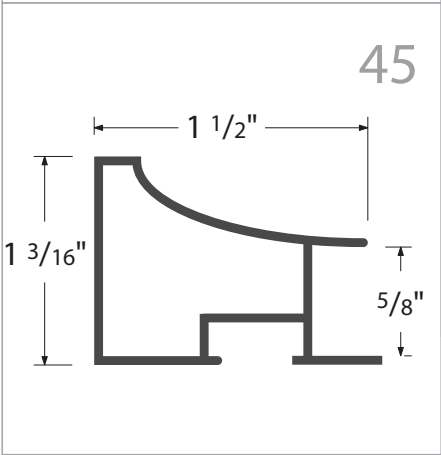

34

13

25

14

26

35

15

**JOINING HARDWARE - USE IN SIDE-LOAD FRAME CHANNELS**