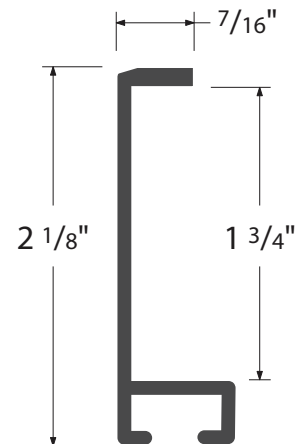

34

13

25

14

26

35

15

**JOINING HARDWARE - USE IN SIDE-LOAD FRAME CHANNELS**