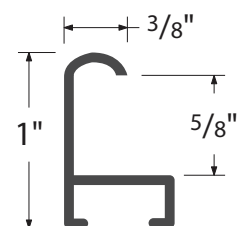

34

13

25

14

26

35

15

**JOINING HARDWARE - USE IN SIDE-LOAD FRAME CHANNELS**