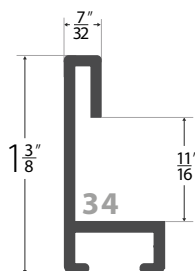

Introducing the

Timberline Collection™

from nielsen®

A brand new way to offer your customer the look of wood with the benefits of aluminum.

SHOWN HERE:
PROFILE 117 AMERICAN NATURAL

The Timberline Collection features 3 wood-look wraps on 4 profiles, providing the aesthetic of wood moulding with the strength, stability, and perfection that only aluminum provides.