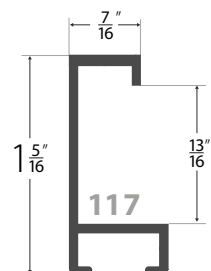

Introducing the

Timberline Collection™

from nielsen®

A brand new way to offer your customer the look of wood with the benefits of aluminum.

SHOWN HERE:
PROFILE 117 AMERICAN NATURAL

The Timberline Collection features 3 wood-look wraps on 4 profiles, providing the aesthetic of wood moulding with the strength, stability, and perfection that only aluminum provides.