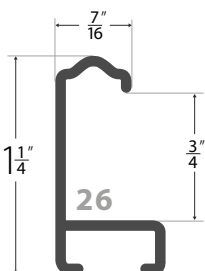

Introducing the

Timberline Collection™

from nielsen®

A brand new way to offer your customer the look of wood with the benefits of aluminum.

SHOWN HERE:
PROFILE 117 AMERICAN NATURAL

The Timberline Collection features 3 wood-look wraps on 4 profiles, providing the aesthetic of wood moulding with the strength, stability, and perfection that only aluminum provides.