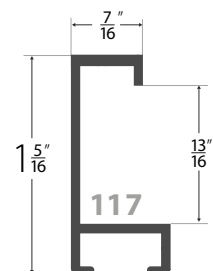

Introducing the

Timberline Collection™

from nielsen®

A brand new way to offer your customer the look of wood with the benefits of aluminum.

SHOWN HERE:
PROFILE 117 AMERICAN NATURAL

The Timberline Collection features 3 wood-look wraps on 4 profiles, providing the aesthetic of wood moulding with the strength, stability, and perfection that only aluminum provides.