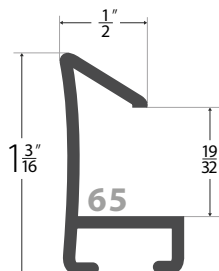

Introducing the

Timberline Collection™

from nielsen®

A brand new way to offer your customer the look of wood with the benefits of aluminum.

SHOWN HERE:
PROFILE 117 AMERICAN NATURAL

The Timberline Collection features 3 wood-look wraps on 4 profiles, providing the aesthetic of wood moulding with the strength, stability, and perfection that only aluminum provides.