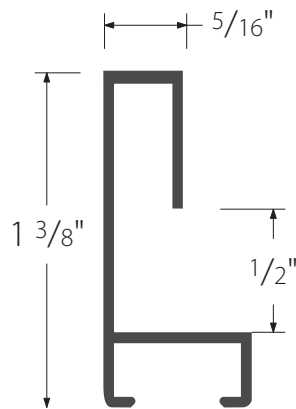

ML129-01  
Silver

ML129-07  
Bronze

ML129-13  
Contrast Grey

ML129-15  
Amber

ML129-20  
Black

ML129-52  
Bright White

introducing the  
**TIFFANY COLLECTION**  
 by nielsen®

Part Number	Description	Width	Height	Rabbet	Box Quantity
ML129-01	Silver	5/16"	1-3/8"	1/2"	120
ML129-07	Bronze	5/16"	1-3/8"	1/2"	120
ML129-13	Contrast Grey	5/16"	1-3/8"	1/2"	120
ML129-15	Amber	5/16"	1-3/8"	1/2"	120
ML129-20	Black	5/16"	1-3/8"	1/2"	120
ML129-52	Bright White	5/16"	1-3/8"	1/2"	120