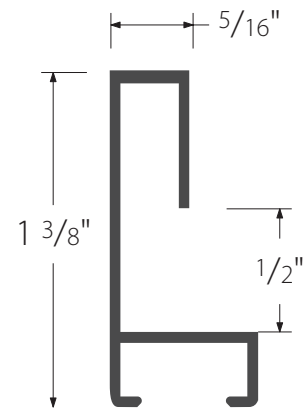

ML129-01  
Silver

ML129-07  
Bronze

ML129-13  
Contrast Grey

ML129-15  
Amber

ML129-20  
Black

ML129-52  
Bright White

introducing the  
**TIFFANY COLLECTION**  
 by nielsen®

Part Number	Description	Width	Height	Rabbet	Box Quantity
ML129-01	Silver	5/16"	1-3/8"	1/2"	120
ML129-07	Bronze	5/16"	1-3/8"	1/2"	120
ML129-13	Contrast Grey	5/16"	1-3/8"	1/2"	120
ML129-15	Amber	5/16"	1-3/8"	1/2"	120
ML129-20	Black	5/16"	1-3/8"	1/2"	120
ML129-52	Bright White	5/16"	1-3/8"	1/2"	120