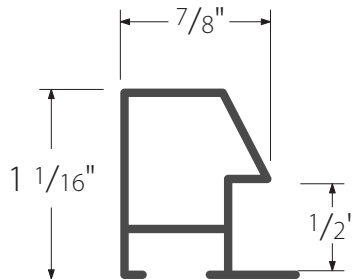

introducing the
FUSION COLLECTION
by nielsen®

Rich, brushed finishes in neutral metallic tones enhance classic and casual art

---

- Beautiful brushed texture on a soft, angled profile
- The strength of aluminum makes these profiles ideal for over-sized images
- Best selling brushed finishes complement clean, modern décor
- Proudly made in the USA

ML13052
Bright White