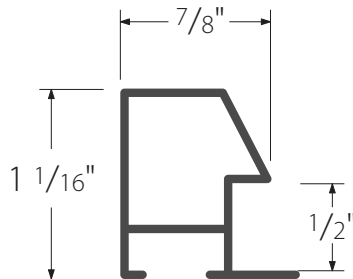

introducing the
FUSION COLLECTION
by nielsen®

Rich, brushed finishes in neutral metallic tones enhance classic and casual art

---

- Beautiful brushed texture on a soft, angled profile
- The strength of aluminum makes these profiles ideal for over-sized images
- Best selling brushed finishes complement clean, modern décor
- Proudly made in the USA

ML13052
Bright White