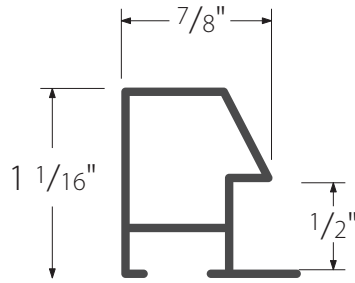

Part Number	Description	Width	Height	Rabbet	Box Quantity
ML130-52	Bright White	7/8"	1-1/16"	1/2"	120
ML130-400	Brushed Satin Aluminum	7/8"	1-1/16"	1/2"	120
ML130-414	Brushed Satin German Silver	7/8"	1-1/16"	1/2"	120
ML130-421	Brushed Satin Black	7/8"	1-1/16"	1/2"	120
ML130-423	Brushed Satin Antique Gold	7/8"	1-1/16"	1/2"	120
ML130-475	Brushed Satin Chocolate	7/8"	1-1/16"	1/2"	120