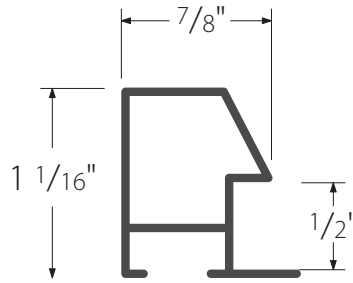

Part Number	Description	Width	Height	Rabet	Box Quantity
ML130-52	Bright White	7/8"	1-1/16"	1/2"	120
ML130-400	Brushed Satin Aluminum	7/8"	1-1/16"	1/2"	120
ML130-414	Brushed Satin German Silver	7/8"	1-1/16"	1/2"	120
ML130-421	Brushed Satin Black	7/8"	1-1/16"	1/2"	120
ML130-423	Brushed Satin Antique Gold	7/8"	1-1/16"	1/2"	120
ML130-475	Brushed Satin Chocolate	7/8"	1-1/16"	1/2"	120