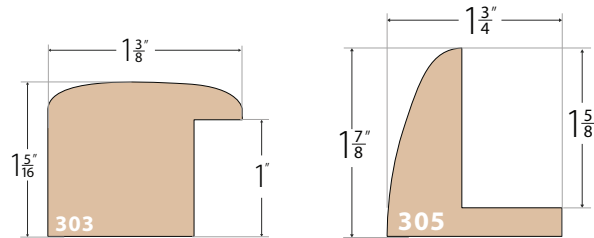

Part Number	Description	Width	Height	Rabbet	Box Quantity	30'	List Price	Chop Price	Join Price
30314	1-3/8" Zebrawood Veneer	1-3/8"	1-5/16"	1"	171	\$3.13	\$3.69	\$5.90	\$8.19
30324	1-3/8" Ebony Veneer	1-3/8"	1-5/16"	1"	171	\$3.08	\$3.62	\$5.79	\$8.04
30332	1-3/8" Oak Veneer	1-3/8"	1-5/16"	1"	171	\$3.13	\$3.69	\$5.90	\$8.19
30504	1-7/8" Black Veneer Floater	1-3/4"	1-7/8"	1-5/8"	114	\$4.13	\$4.85	\$7.52	\$10.45
30509	1-7/8" Dark Brown Veneer Floater	1-3/4"	1-7/8"	1-5/8"	114	\$4.13	\$4.85	\$7.52	\$10.45
30575	1-7/8" Mahogany Veneer Floater	1-3/4"	1-7/8"	1-5/8"	114	\$4.13	\$4.85	\$7.52	\$10.45

Oak Veneer

Zebrawood Veneer

Ebony Veneer

Black Veneer Floater

Mahogany Veneer Floater

Dark Brown Veneer Floater

Wood Species: Pine Corner Set #: SETMADERA (Profiles: 303, 305) Corner Set Price: \$19.95

To place an order visit our website at www.nurrecaxton.com or contact customer service at 888-846-6847