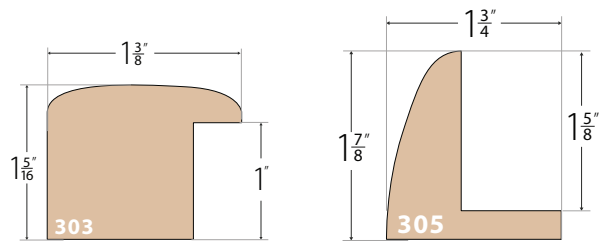

Madera Collection™

by NURRE GAXTON

A contemporary new collection featuring unique wood veneers

- 3 new canvas floater options, to add dimension and impact to floating treatments
- 3 gently rounded and impressive caps, perfect for today's sleek décor styles
- Featuring genuine wood veneers with a lateral grain that draws attention inward to the framed image
- Priced for profit and ease of sale
- Made in Europe