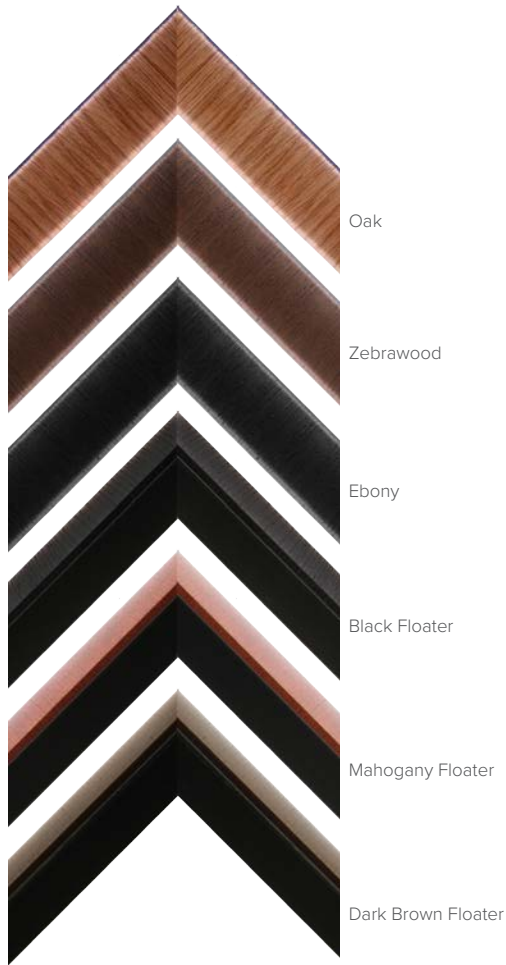

Madera Collection™

by NURRE GAXTON

A contemporary new collection featuring unique wood veneers

- 3 new canvas floater options, to add dimension and impact to floating treatments
- 3 gently rounded and impressive caps, perfect for today's sleek décor styles
- Featuring genuine wood veneers with a lateral grain that draws attention inward to the framed image
- Priced for profit and ease of sale
- Made in Europe

30314
Zebrawood Veneer

30324
Ebony Veneer

30332
Oak Veneer

30504
Black
Veneer Floater

30509
Dark Brown
Veneer Floater

30575
Mahogany
Veneer Floater

Madera Collection™

by NURRE CAXTON

Part Number	Description	Width	Height	Rabbet	Box Quantity	30'	List Price	Chop Price	Join Price
30314	1-3/8" Zebrawood Veneer	1-3/8"	1-5/16"	1"	171	\$3.13	\$3.69	\$5.90	\$8.19
30324	1-3/8" Ebony Veneer	1-3/8"	1-5/16"	1"	171	\$3.08	\$3.62	\$5.79	\$8.04
30332	1-3/8" Oak Veneer	1-3/8"	1-5/16"	1"	171	\$3.13	\$3.69	\$5.90	\$8.19
30504	1-7/8" Black Veneer Floater	1-3/4"	1-7/8"	1-5/8"	114	\$4.13	\$4.85	\$7.52	\$10.45
30509	1-7/8" Dark Brown Veneer Floater	1-3/4"	1-7/8"	1-5/8"	114	\$4.13	\$4.85	\$7.52	\$10.45
30575	1-7/8" Mahogany Veneer Floater	1-3/4"	1-7/8"	1-5/8"	114	\$4.13	\$4.85	\$7.52	\$10.45

Oak Veneer

Zebrawood Veneer

Ebony Veneer

Black Veneer Floater

Mahogany Veneer Floater

Dark Brown Veneer Floater

Wood Species: Pine Corner Set #: SETMADERA (Profiles: 303, 305) Corner Set Price: \$19.95

To place an order visit our website at www.nurrecaxton.com or contact customer service at 888-846-6847