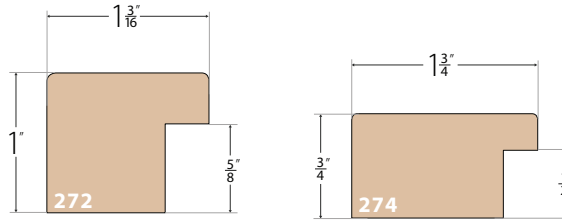

Forged Metals Collection™

by NURRE CAXTON

Part Number	Description	Width	Height	Rabbet	Box Quantity	30'	List Price	Chop Price	Join Price
27236	1-3/16" Mercury	1-3/16"	1"	5/8"	135	\$1.79	\$2.11	\$3.37	\$4.68
27215	1-3/16" Champagne	1-3/16"	1"	5/8"	135	\$1.79	\$2.11	\$3.37	\$4.68
27262	1-3/16" Bronze	1-3/16"	1"	5/8"	135	\$1.79	\$2.11	\$3.37	\$4.68
27204	1-3/16" Black	1-3/16"	1"	5/8"	135	\$1.79	\$2.11	\$3.37	\$4.68
27436	1-3/4" Mercury	1-3/4"	3/4"	1/2"	116	\$1.75	\$2.06	\$3.30	\$4.58
27415	1-3/4" Champagne	1-3/4"	3/4"	1/2"	116	\$1.75	\$2.06	\$3.30	\$4.58
27462	1-3/4" Bronze	1-3/4"	3/4"	1/2"	116	\$1.75	\$2.06	\$3.30	\$4.58
27404	1-3/4" Black	1-3/4"	3/4"	1/2"	116	\$1.75	\$2.06	\$3.30	\$4.58