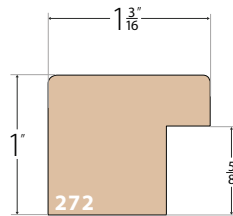

27236
Mercury