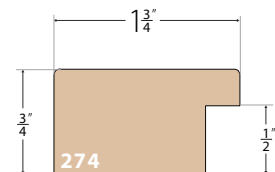

27236
Mercury